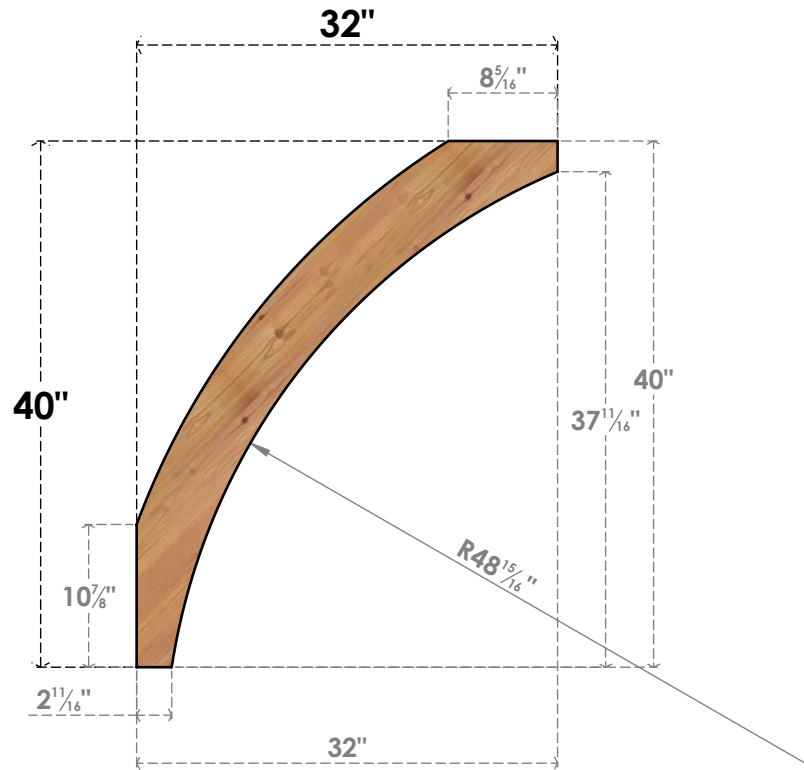

# BRC06X32X40THR00SWR

5 1/2"W X 32"D X 40"H THORTON SMOOTH BRACE, WESTERN RED CEDAR

**SIDE**

**FRONT**

EKENA MILLWORK  
 2300 WEST MAIN ST.  
 CLARKSVILLE, TX 75426  
 TOLL FREE: 866-607-0453  
 WWW.EKENAMILLWORK.COM