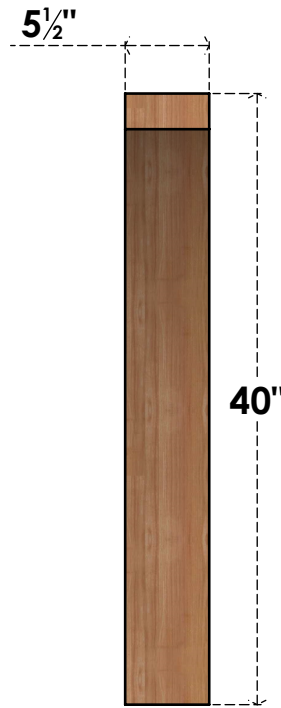

# BRC06X32X40THR00SWR

5 1/2"W X 32"D X 40"H THORTON SMOOTH BRACE, WESTERN RED CEDAR

**SIDE**

**FRONT**

EKENA MILLWORK  
 2300 WEST MAIN ST.  
 CLARKSVILLE, TX 75426  
 TOLL FREE: 866-607-0453  
 WWW.EKENAMILLWORK.COM

**NOTES**

1. INSTALLATION TO BE COMPLETED IN ACCORDANCE WITH MANUFACTURER'S SPECIFICATIONS.
2. DRAWING MAY NOT BE TO SCALE
3. THIS DRAWING IS INTENDED FOR DESIGN AND PLANNING PURPOSES ONLY.
4. ALL INFORMATION CONTAINED HEREIN WAS CURRENT AT THE TIME OF DEVELOPMENT BUT MUST BE REVIEWED AND APPROVED BY THE PRODUCT MANUFACTURER TO BE CONSIDERED ACCURATE.
5. PRODUCTS ARE NOT KILN DRIED. THIS ITEM IS UNIQUE AND WILL CONTAIN THE NATURAL VARIATIONS THAT THE WOOD SPECIES OFFERS. THIS MAY RESULT IN VARIATIONS UP TO 1/4"